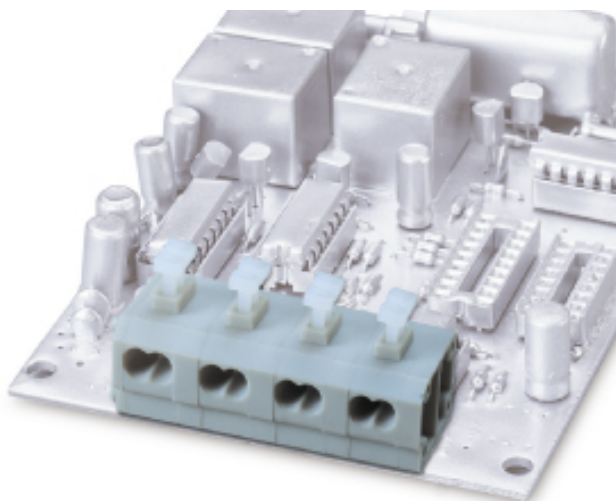

# Mini type, simple type cage clamp terminal blocks / 244 series

## 244RA-..P3

**Pitch: 7.50mm**

Approval		
Technical Data	UL	IEC
Rated voltage	300V	750V
Rated current	10A	12A
Wire range	0.75mm <sup>2</sup>	
Solid wire (AWG)	24~18	
Stranded wire (AWG/mm <sup>2</sup> )	24~18	
Rated surge voltage (UL/IEC/Max.)	1.6 / 3 / 3 KV	
Torque (Lb-in)		
Wire strip length	9~10mm	
End Cover	0056A4XX00	
Pole	Cat. No.	
02	244RA-02P3	
:	:	
:	:	
24	244RA-24P3	