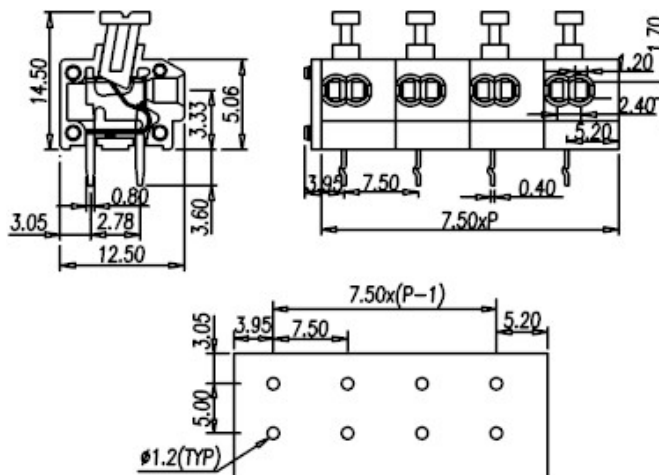

# Mini type, simple type cage clamp terminal blocks / 244 series

## 244RA-..P3

**Pitch: 7.50mm**

Approval		
Technical Data	UL	IEC
Rated voltage	300V	750V
Rated current	10A	12A
Wire range	0.75mm <sup>2</sup>	
Solid wire (AWG)	24~18	
Stranded wire (AWG/mm <sup>2</sup> )	24~18	
Rated surge voltage (UL/IEC/Max.)	1.6 / 3 / 3 KV	
Torque (Lb-in)		
Wire strip length	9~10mm	
End Cover	0056A4XX00	
Pole	Cat. No.	
02	244RA-02P3	
:	:	
:	:	
24	244RA-24P3	