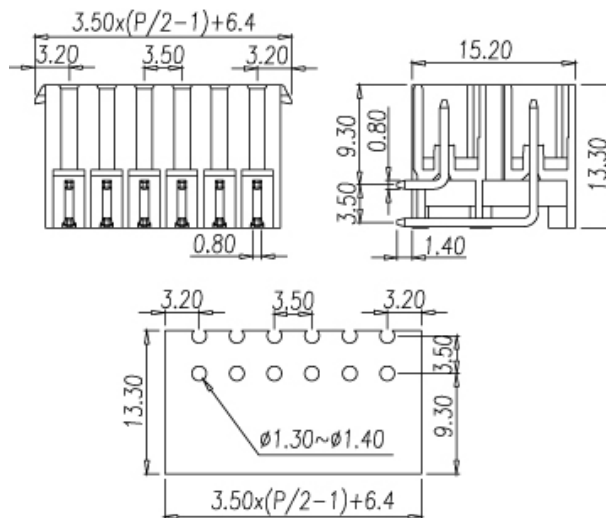

0221-26XXTHT

Pitch: 3.50mm

Approval		
Technical Data	UL	IEC
Rated voltage	300V	130V
Rated current	8A	8A
Wire range		
Solid wire (AWG)		
Stranded wire (AWG/mm <sup>2</sup> )		
Rated surge voltage (UL/IEC/Max.)	1.6 / 1.25 / KV	
Torque (Lb-in)		
Screw		
Wire strip length		
Pole	Cat. No.	
2X2	0221-2604THT	
:	:	
:	:	
24X2	0221-2648THT	