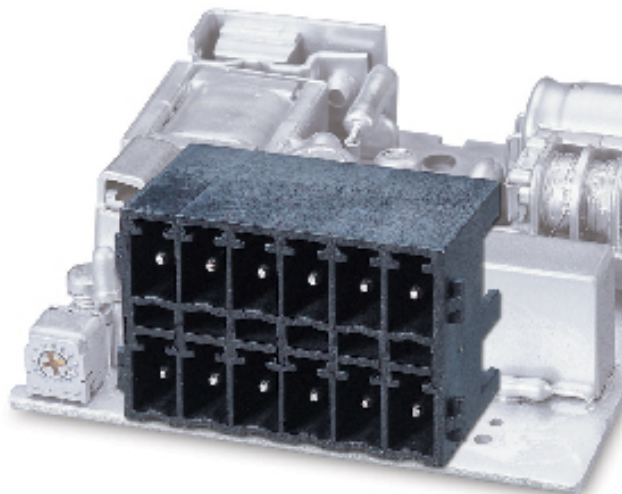

0221-26XXTHT

Pitch: 3.50mm

Approval		
Technical Data	UL	IEC
Rated voltage	300V	130V
Rated current	8A	8A
Wire range		
Solid wire (AWG)		
Stranded wire (AWG/mm <sup>2</sup> )		
Rated surge voltage (UL/IEC/Max.)	1.6 / 1.25 / KV	
Torque (Lb-in)		
Screw		
Wire strip length		
Pole	Cat. No.	
2X2	0221-2604THT	
:	:	
:	:	
24X2	0221-2648THT	