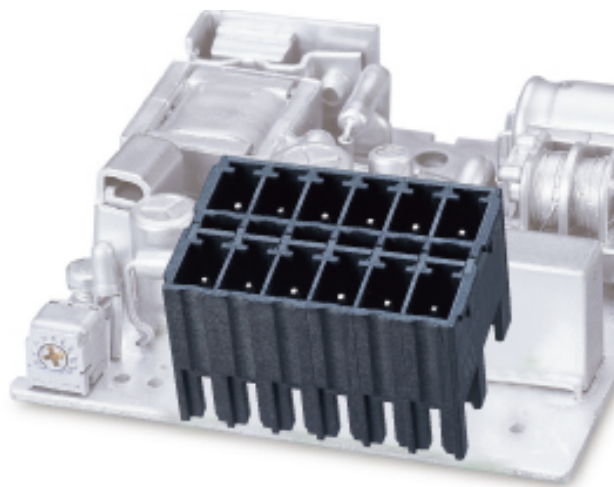

0221-23XXTHT

Pitch: 3.50mm

Approval		
Technical Data	UL	IEC
Rated voltage	300V	130V
Rated current	8A	8A
Wire range		
Solid wire (AWG)		
Stranded wire (AWG/mm ²)		
Rated surge voltage (UL/IEC/Max.)	1.6 / 1.25 / KV	
Torque (Lb-in)		
Screw		
Wire strip length		
Pole	Cat. No.	
2X2	0221-2304THT	
:	:	
:	:	
24X2	0221-2348THT	