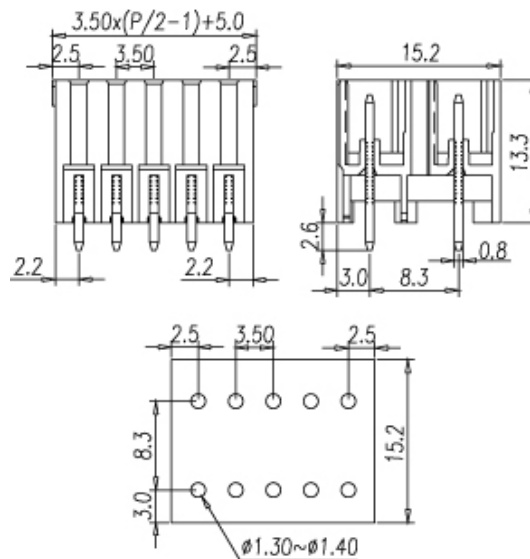

0221-23XXTHT

Pitch: 3.50mm

Approval		
Technical Data	UL	IEC
Rated voltage	300V	130V
Rated current	8A	8A
Wire range		
Solid wire (AWG)		
Stranded wire (AWG/mm ²)		
Rated surge voltage (UL/IEC/Max.)	1.6 / 1.25 / KV	
Torque (Lb-in)		
Screw		
Wire strip length		
Pole	Cat. No.	
2X2	0221-2304THT	
:	:	
:	:	
24X2	0221-2348THT	