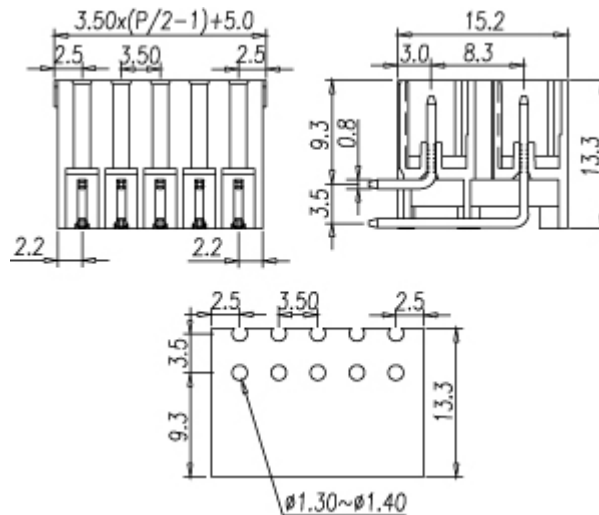

0221-22XXTHT

Pitch: 3.50mm

Approval		
Technical Data	UL	IEC
Rated voltage	300V	130V
Rated current	8A	8A
Wire range		
Solid wire (AWG)		
Stranded wire (AWG/mm ²)		
Rated surge voltage (UL/IEC/Max.)	1.6 / 1.25 / KV	
Torque (Lb-in)		
Screw		
Wire strip length		
Pole	Cat. No.	
2X2	0221-2204THT	
:	:	
:	:	
24X2	0221-2248THT	