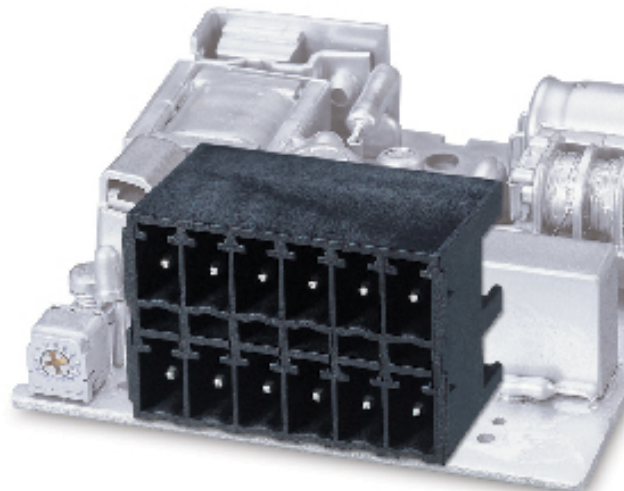

0221-22XXTHT

Pitch: 3.50mm

Approval		
Technical Data	UL	IEC
Rated voltage	300V	130V
Rated current	8A	8A
Wire range		
Solid wire (AWG)		
Stranded wire (AWG/mm ²)		
Rated surge voltage (UL/IEC/Max.)	1.6 / 1.25 / KV	
Torque (Lb-in)		
Screw		
Wire strip length		
Pole	Cat. No.	
2X2	0221-2204THT	
:	:	
:	:	
24X2	0221-2248THT	