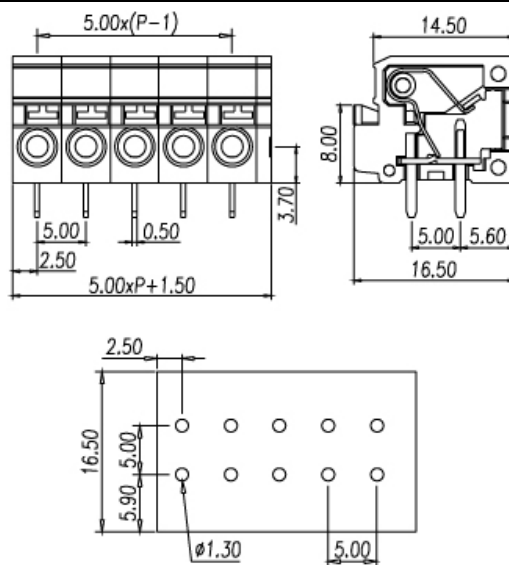

Mini type, simple type cage clamp terminal blocks / 0138 series

0138-76

Pitch:5.00mm

Approval	<Pending>	
Technical Data	UL	IEC
Rated voltage	300V	
Rated current	10A	
Wire range		
Solid wire (AWG)	26~14	
Stranded wire (AWG/mm ²)	26~14	
Rated surge voltage (UL/IEC/Max.)	1.6 / / KV	
Torque (Lb-in)		
Screw		
Wire strip length	8~9mm	
Pole	Cat. No.	
02	0138-7602	
03	0138-7603	
:	:	
:	:	