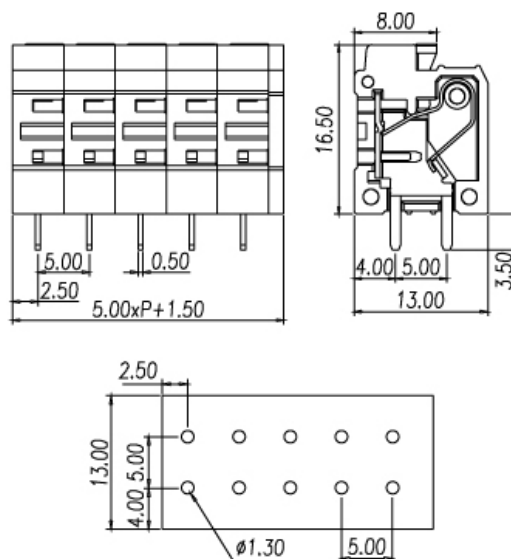

Mini type, simple type cage clamp terminal blocks / 0138 series

0138-70

Pitch:5.00mm

Approval	<Pending>	
Technical Data	UL	IEC
Rated voltage	300V	
Rated current	10A	
Wire range		
Solid wire (AWG)	26~14	
Stranded wire (AWG/mm ²)	26~14	
Rated surge voltage (UL/IEC/Max.)	1.6 / / KV	
Torque (Lb-in)		
Screw		
Wire strip length	8~9mm	
Pole	Cat. No.	
02	0138-7002	
03	0138-7003	
:	:	
:	:	