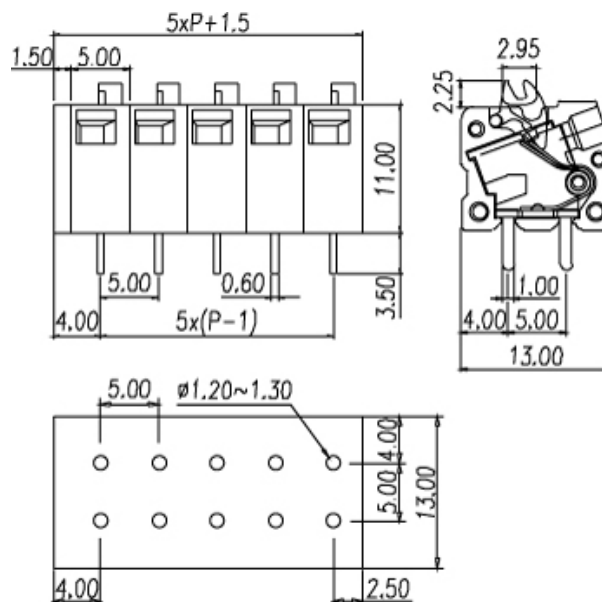

# Mini type, simple type cage clamp terminal blocks / 0137 series

0137-10

Pitch: 5.00mm

Approval		
Technical Data	UL	IEC
Rated voltage	300V	
Rated current	10A	
Wire range		
Solid wire (AWG)	26~14	
Stranded wire (AWG/mm <sup>2</sup> )	26~16	
Rated surge voltage (UL/IEC/Max.)	1.6 / / KV	
Torque (Lb-in)		
Screw		
Wire strip length	9mm	
Pole	Cat. No.	
02	0137-1002	
03	0137-1003	
:	:	
:	:	